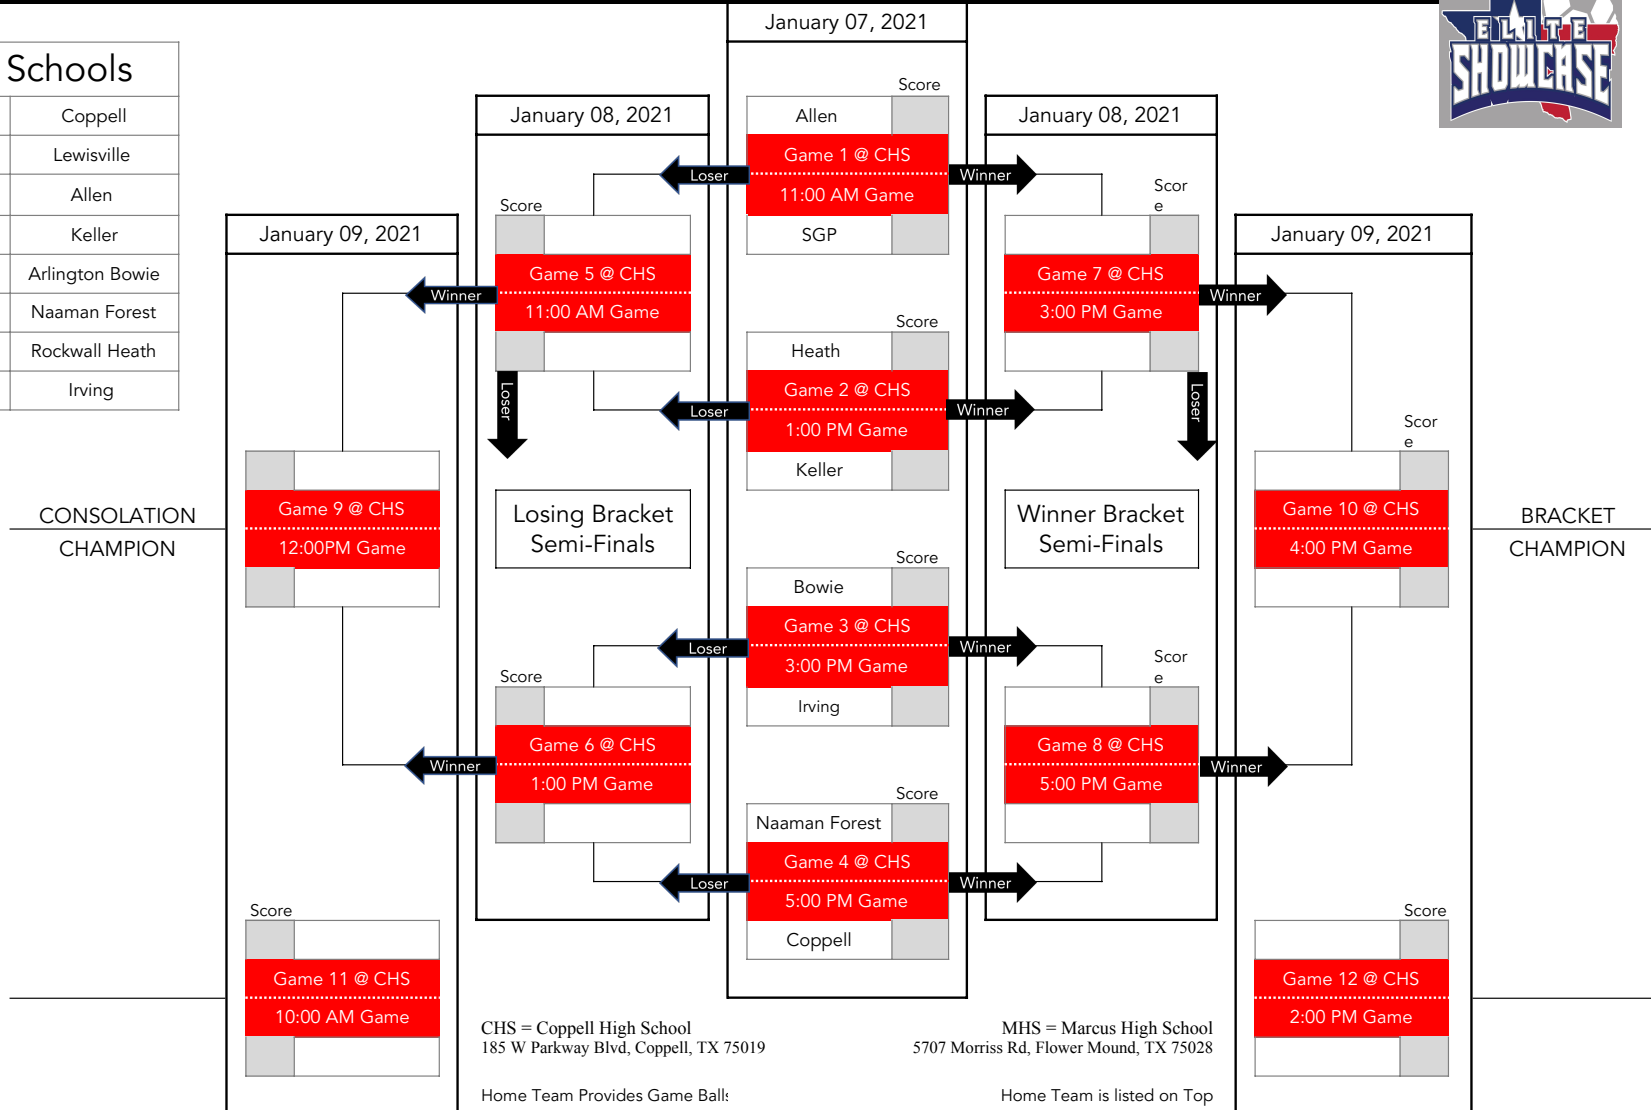

Black Division

Schools	
1	Coppell
2	Lewisville
3	Allen
4	Keller
5	Arlington Bowie
6	Naaman Forest
7	Rockwall Heath
8	Irving