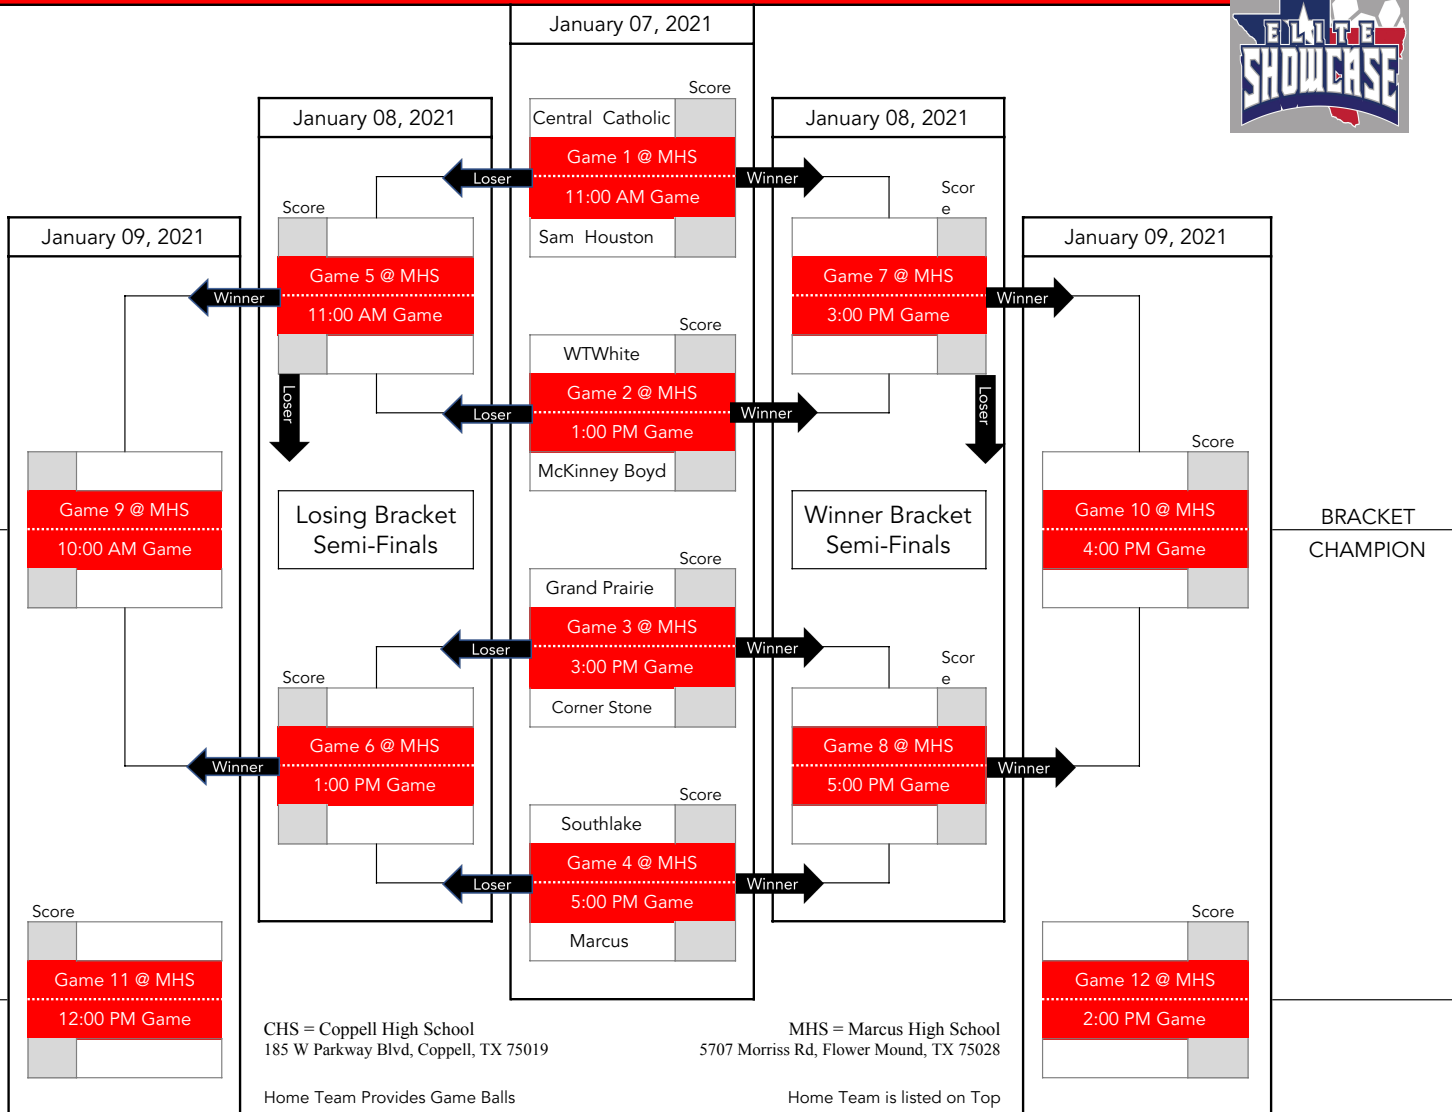

January 9, 2021

Home Team Provides Game Balls

Location	Time	Home	Score	Visitor	Score
Hebron	10:00 AM	Lewisville		Rock Hill	
Hebron	12:00 PM	John Tyler		Denton Guyer	
Hebron	2:00 PM	Hebron		Arlington Lamar	

Red Division

Schools	
1	Marcus
2	Central Catholic
3	Southlake
4	Sam Houston
5	WT White
6	Cornerstone
7	McKinney Boyd
8	Grand Prairie

Tournament Information & Rules

Winners move to the right side of the bracket, losing team goes left for the remainder of the bracket.

Red Division	Location	Date	Time	Game #	Home	Visitor
	CHS	January 3, 2019	11:00 AM	1		
	MHS	January 3, 2019	1:00 PM	3		
	MHS	January 3, 2019	3:00 PM	4		
	CHS	January 3, 2019	7:00 PM	2		
	MHS	January 4, 2019	1:00 PM	5		
	CHS	January 4, 2019	3:00 PM	7		
	CHS	January 4, 2019	5:00 PM	8		
	MHS	January 4, 2019	7:00 PM	6		
	CHS	January 5, 2019	9:00 AM	9		
	MHS	January 5, 2019	11:00 AM	12		
	MHS	January 5, 2019	3:00 PM	10		
CHS	January 5, 2019	3:00 PM	11			

White Division	Location	Date	Time	Game #	Home	Visitor
	MHS	January 3, 2019	11:00 AM	1		
	CHS	January 3, 2019	5:00 PM	2		
	MHS	January 4, 2019	11:00 AM	3		
	CHS	January 4, 2019	11:00 AM	4		
	MHS	January 5, 2019	9:00 AM	5		
CHS	January 5, 2019	1:00 PM	6			